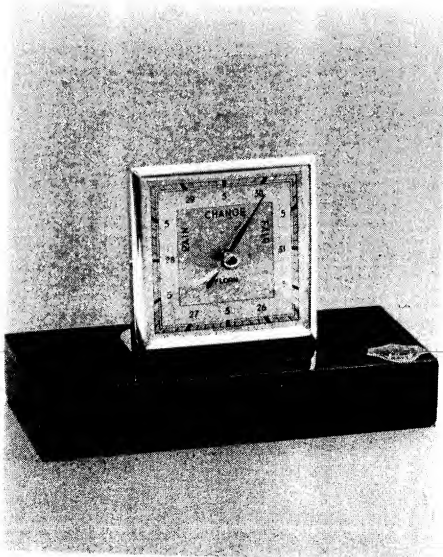

DESIGNED TO MEET EVERY DESK TOP NEED FOR HOME AND OFFICE

17 - BAROMETER